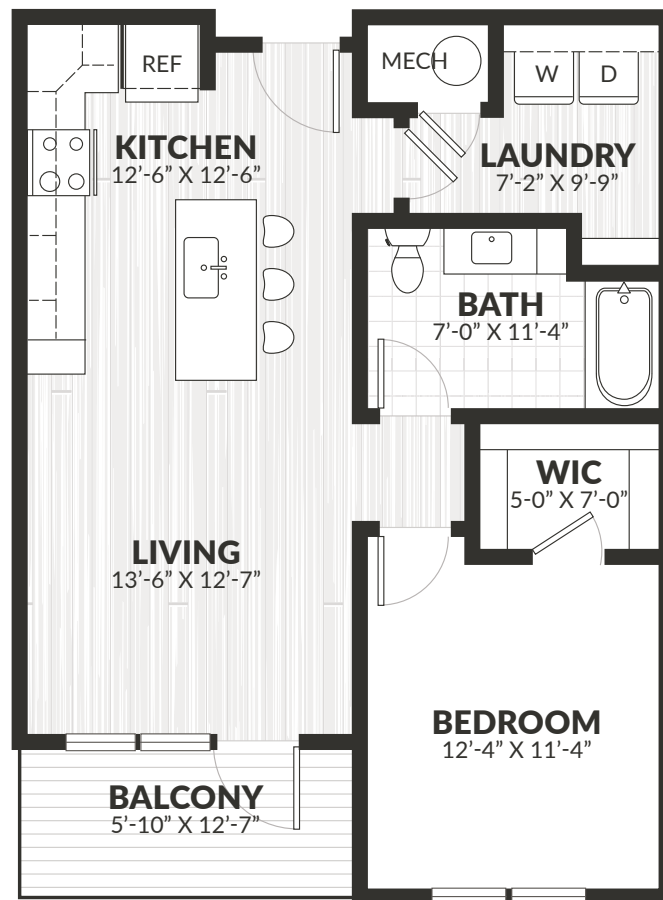

AVAILABILITY	LEASE TERM	RENT	RESIDENCE
--------------	------------	------	-----------

200 Middletown Boulevard, Langhorne, PA 19047 | 267.494.0846 | LiveAtleeSquare.com

Elevations and floor plans are artist's renderings for illustration purposes only. Square footage and dimensions are approximate. Pricing is subject to change.